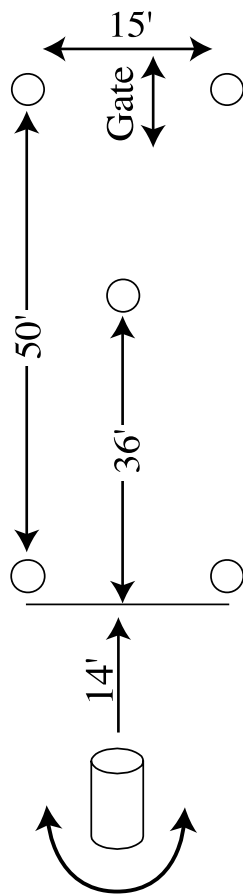

Targets in gate do not have to be engaged going through the gate.
 Rider may enter gate from either side.

12'

21'

18'

Start/Finish

#7

B. Engage the entire Random course first, then round the Random barrel
 Procedurals: 2, 3, 4